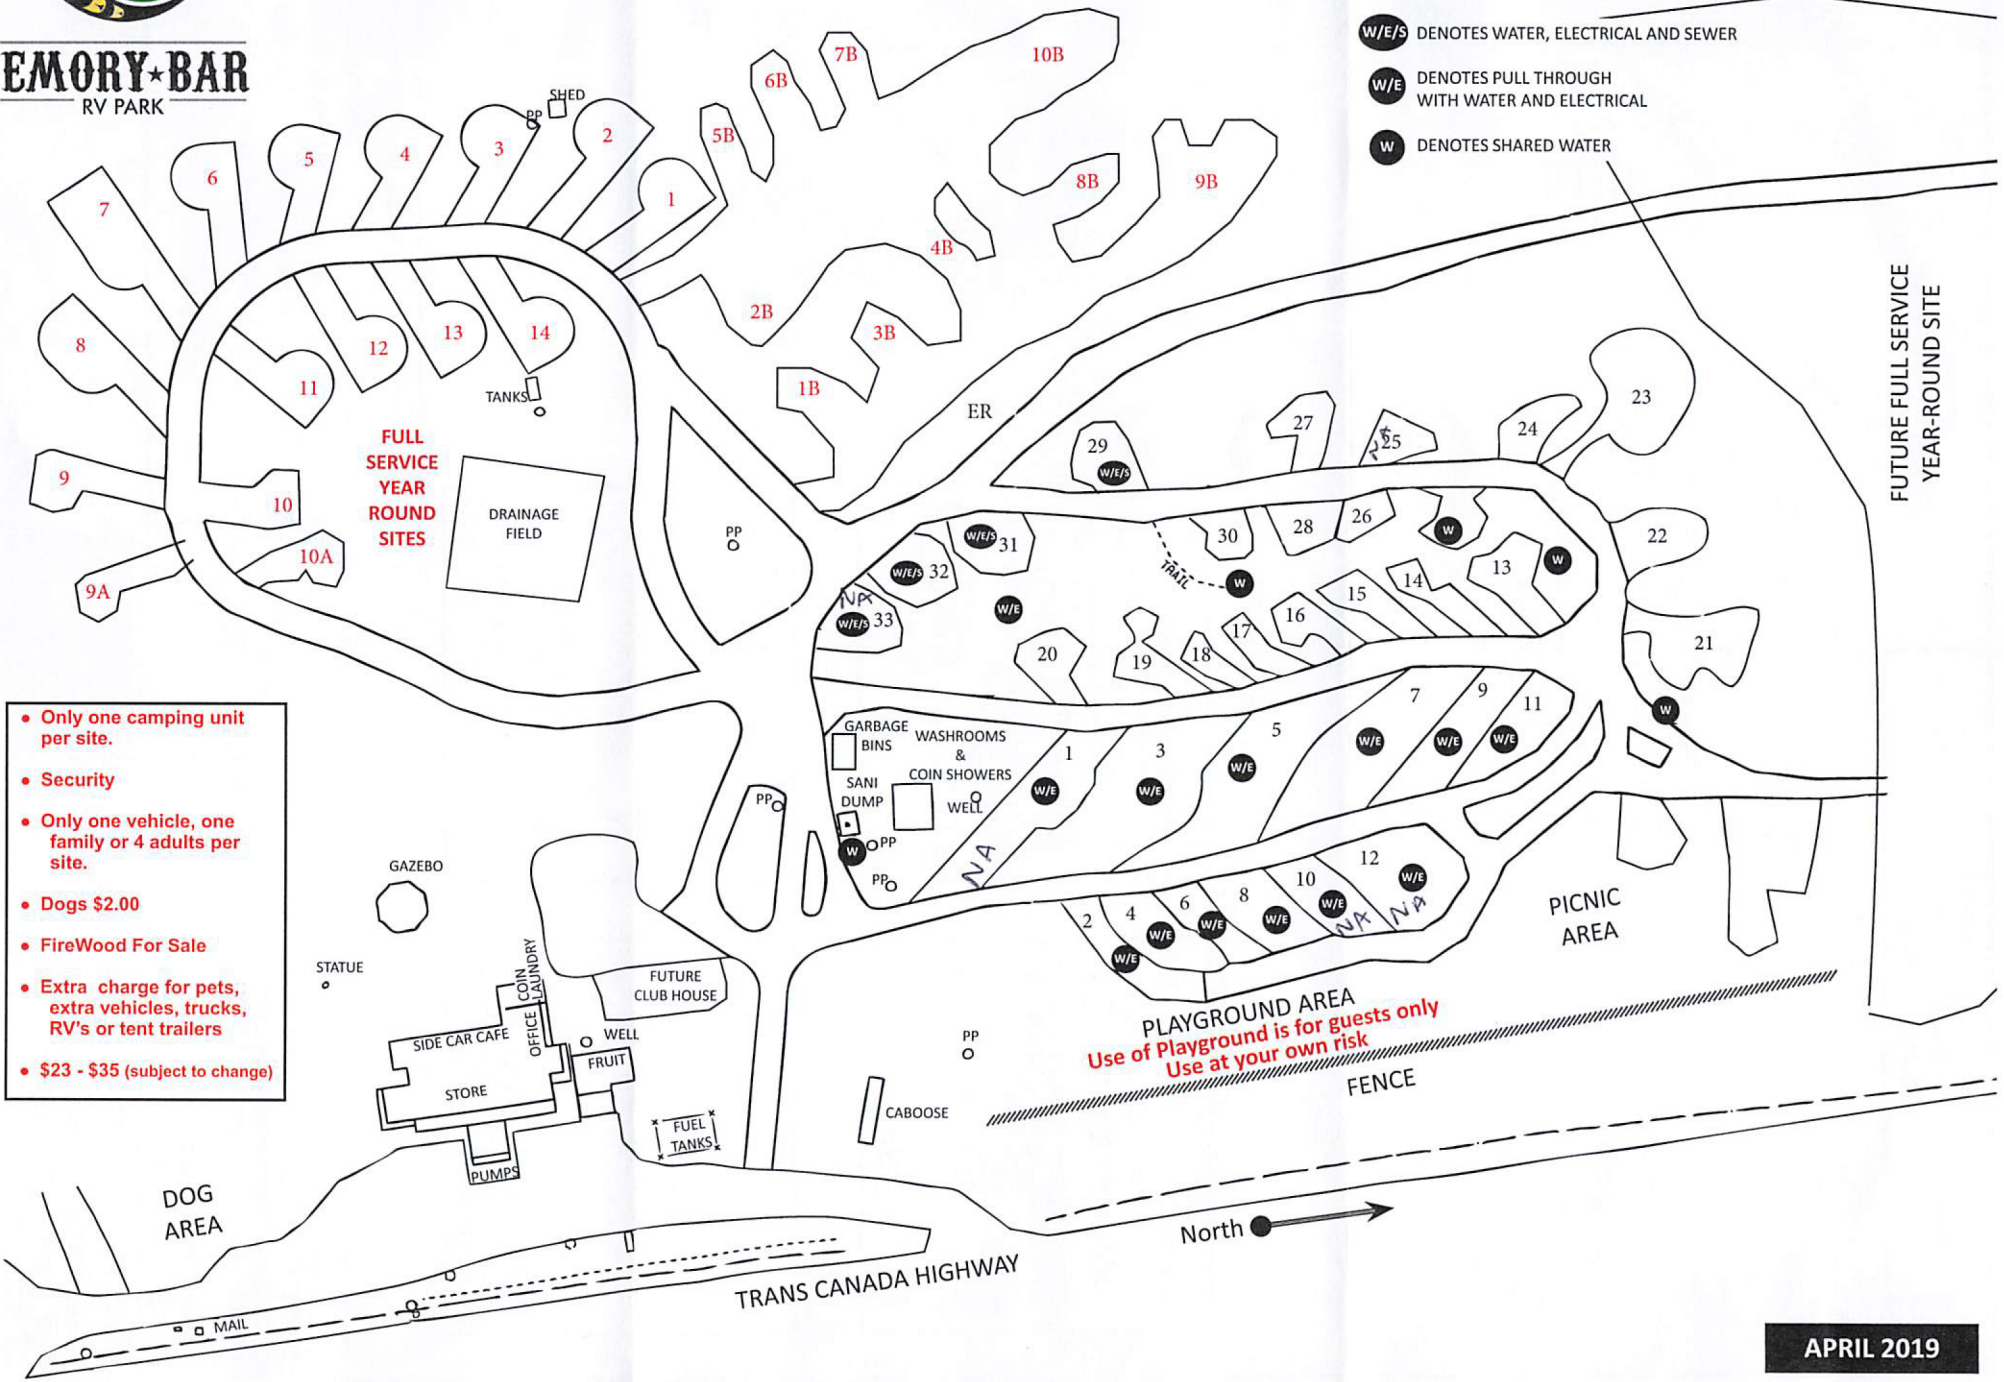

Welcome to Emory Bar RV Park

EMORY BAR
RV PARK

- W/E/S** DENOTES WATER, ELECTRICAL AND SEWER
- W/E** DENOTES PULL THROUGH WITH WATER AND ELECTRICAL
- W** DENOTES SHARED WATER

- Only one camping unit per site.
- Security
- Only one vehicle, one family or 4 adults per site.
- Dogs \$2.00
- FireWood For Sale
- Extra charge for pets, extra vehicles, trucks, RV's or tent trailers
- \$23 - \$35 (subject to change)

PLAYGROUND AREA
Use of Playground is for guests only
Use at your own risk